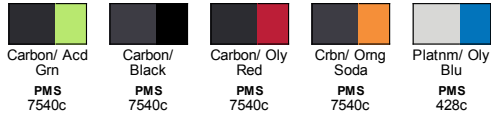

PRODUCT DETAILS

NORTH END.

88697 primeplus

Ash City - North End Men's Flux Mélange Bonded Fleece Jacket

MSRP (A): \$89.98

Features

- inside storm placket with chin guard
- contrast center front reverse coil zipper
- stretch storm cuffs with thumb holes
- chest pocket with contrast invisible zipper
- lower pockets with contrast reverse coil zippers
- contrast coverstitch details
- audio port access through inside left pocket
- adjustable shockcord at hem

Fabric

- bonded with 100% polyester microfleece, 7.4 oz./yd²
- 100% polyester mélange jersey

Sizes

- S - 3XL

Product Specifications

	S	M	L	XL	2XL	3XL
BODY WIDTH	21	22.5	24	26	28	30
FULL BODY LENGTH	29.25	30.38	31	31.63	32.25	32.88
SLEEVE LENGTH	34.5	35.5	36.5	37.5	38.5	39.5

Size Chart

	S	M	L	XL	2XL	3XL
CHEST	35-38	39-41	42-45	46-49	50-52	53-56

5 Available Colors

BACK VIEW

SIDE VIEW